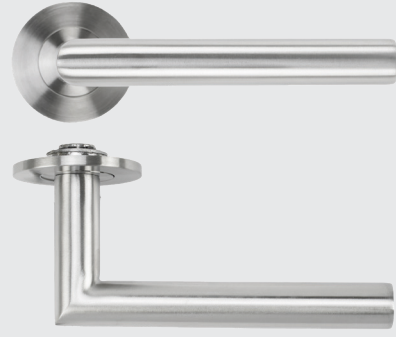

SLIM ROSE COLLECTION

KEY FEATURES:

- Stainless Steel push-on rose
- 53mm x 4mm round sprung rose
- SS304 stainless steel
- 6 point fixing inner rose
- Tested to BS EN 1906 - Grade 3

- Supplied with bolt through & wood screw fixings
- Suitable for 35-54mm doors
- Grub screw on underside of lever
- Improved allen key for easier installation
- NO plastic packaging

- Successfully fire tested in accordance with the requirements of BS EN1634-1, suitable for use on timber fire doors up to 60 minutes when combined with the ZIRTS30/60G intumescent Kit (included with each lever set)

LUGANO LEVER
RT010-SLIM