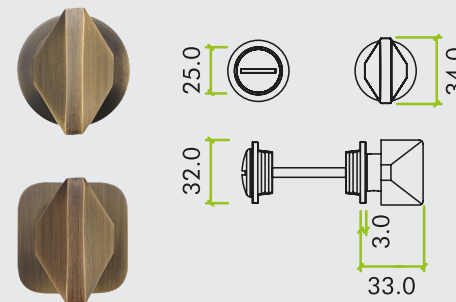

### Accessories

		STANDARD	SLIM	MINI
TECHNICAL	Rose depth	8mm	4mm	3mm
	Rose diameter	50mm	53mm	32mm
	Rose fix	Screw-on rose	Push-on rose	Magnetic two-part rose
	Sprung/Unsprung	Sprung rose	Sprung rose	Unsprung rose
	Installation	2 x Wood Screw Positions	3 x Wood Screw Positions	Screw-less rose for turn & release. 2x wood screws for escutcheon
	Door bore hole size	22mm diameter	28mm diameter	22mm diameter for turn & release. Euro or keyhole for escutcheons
	Door thickness	35-54mm doors	35-54mm doors	35-54mm doors

# SLIM ROSE COLLECTION

**KEY FEATURES:**

- Stainless Steel push-on rose
- 53mm x 4mm round sprung rose
- SS304 stainless steel
- 6 point fixing inner rose
- Tested to BS EN 1906 - Grade 3

- Supplied with bolt through & wood screw fixings
- Suitable for 35-54mm doors
- Grub screw on underside of lever
- Improved allen key for easier installation
- NO plastic packaging

# MINI ROSE COLLECTION

**KEY FEATURES:**

- Innovative magnetic stainless steel two part rose system
- 32mm x 3mm round un-sprung mini-rose
- 32mm x 3mm squirle rose

- also available
- Screwless installation, supplied with instructions
  - Suitable for 35-54mm doors
  - Grub screw on underside of lever

COMO LEVER  
RT020-MINI

ORTA LEVER  
RT060-MINI

MAGGIORE LEVER  
RT030-MINI

ESCUTCHEONS  
RT001/RT002-MINI  
RT001/RT002-MINISQ

VARESE LEVER  
RT040-MINI

TURN & RELEASE  
RT004-MINI  
RT004-MINISQ

SPARE ROSE PACKS  
RT-MINI-SR  
RT-MINISQ-SR