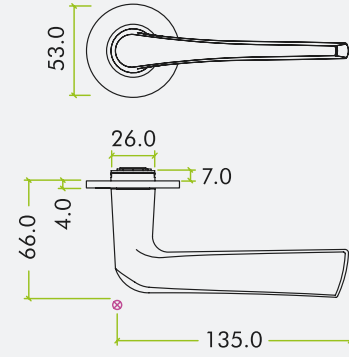

COMO LEVER
RT020-SLIM