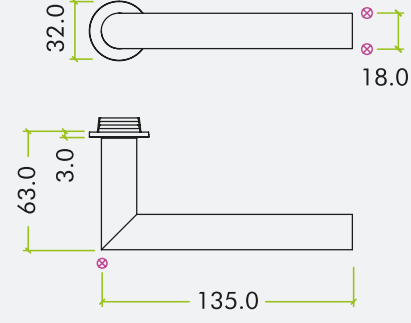

MINI ROSE COLLECTION

KEY FEATURES:

- Innovative magnetic stainless steel two part rose system
- 32mm x 3mm round un-sprung mini-rose
- 32mm x 3mm squirle rose

1. also available
2. Screwless installation, supplied with instructions
   - Suitable for 35-54mm doors
   - Grub screw on underside of lever

- NO plastic packaging
- Successfully fire tested in accordance with the requirements of BS EN1634-1, suitable for use on timber fire doors up to 60 minutes

LUGANO LEVER
RT010-MINI