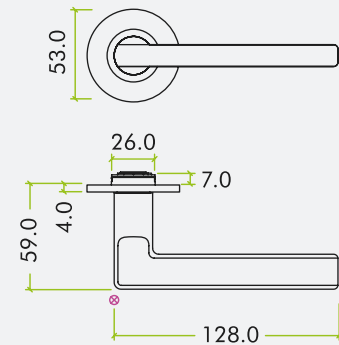

### Accessories

		STANDARD	SLIM	MINI
TECHNICAL	Rose depth	8mm	4mm	3mm
	Rose diameter	50mm	53mm	32mm
	Rose fix	Screw-on rose	Push-on rose	Magnetic two-part rose
	Sprung/Unsprung	Sprung rose	Sprung rose	Unsprung rose
	Installation	2 x Wood Screw Positions	3 x Wood Screw Positions	Screw-less rose for turn & release. 2x wood screws for escutcheon
	Door bore hole size	22mm diameter	28mm diameter	22mm diameter for turn & release. Euro or keyhole for escutcheons
	Door thickness	35-54mm doors	35-54mm doors	35-54mm doors

# SLIM ROSE COLLECTION

**KEY FEATURES:**

- Stainless Steel push-on rose
- 53mm x 4mm round sprung rose
- SS304 stainless steel
- 6 point fixing inner rose
- Tested to BS EN 1906 - Grade 3

- Supplied with bolt through & wood screw fixings
- Suitable for 35-54mm doors
- Grub screw on underside of lever
- Improved allen key for easier installation
- NO plastic packaging

LUGANO LEVER  
RT010-SLIM

GARDA LEVER  
RT050-SLIM

COMO LEVER  
RT020-SLIM

ORTA LEVER  
RT060-SLIM

MAGGIORE LEVER  
RT030-SLIM

ESCUTCHEONS  
RT001-SLIM / RT002-SLIM

VARESE LEVER  
RT040-SLIM

TURN & RELEASE  
RT004-SLIM

# MINI ROSE COLLECTION

**KEY FEATURES:**

- Innovative magnetic stainless steel two part rose system
- 32mm x 3mm round un-sprung mini-rose
- 32mm x 3mm squirle rose

- also available
- Screwless installation, supplied with instructions
  - Suitable for 35-54mm doors
  - Grub screw on underside of lever