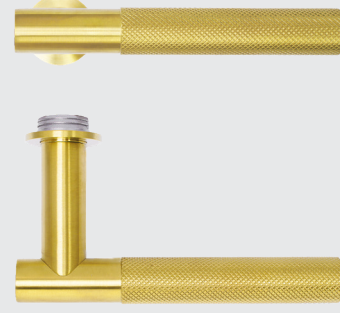

# SLIM ROSE COLLECTION

**KEY FEATURES:**

- Stainless Steel push-on rose
- 53mm x 4mm round sprung rose
- SS304 stainless steel
- 6 point fixing inner rose
- Tested to BS EN 1906 - Grade 3

- Supplied with bolt through & wood screw fixings
- Suitable for 35-54mm doors
- Grub screw on underside of lever
- Improved allen key for easier installation
- NO plastic packaging

# MINI ROSE COLLECTION

**KEY FEATURES:**

- Innovative magnetic stainless steel two part rose system
- 32mm x 3mm round un-sprung mini-rose
- 32mm x 3mm squirle rose

- also available
- Screwless installation, supplied with instructions
  - Suitable for 35-54mm doors
  - Grub screw on underside of lever

- NO plastic packaging
- Successfully fire tested in accordance with the requirements of BS EN1634-1, suitable for use on timber fire doors up to 60 minutes

LUGANO LEVER  
RT010-MINI

GARDA LEVER  
RT050-MINI

COMO LEVER  
RT020-MINI

ORTA LEVER  
RT060-MINI

MAGGIORE LEVER  
RT030-MINI

ESCUTCHEONS  
RT001/RT002-MINI  
RT001/RT002-MINISQ

VARESE LEVER  
RT040-MINI

TURN & RELEASE  
RT004-MINI  
RT004-MINISQ

SPARE ROSE PACKS  
RT-MINI-SR  
RT-MINISQ-SR