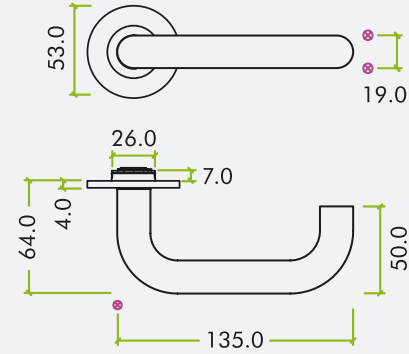

### Accessories

		STANDARD	SLIM	MINI
TECHNICAL	Rose depth	8mm	4mm	3mm
	Rose diameter	50mm	53mm	32mm
	Rose fix	Screw-on rose	Push-on rose	Magnetic two-part rose
	Sprung/Unsprung	Sprung rose	Sprung rose	Unsprung rose
	Installation	2 x Wood Screw Positions	3 x Wood Screw Positions	Screw-less rose for turn & release. 2x wood screws for escutcheon
	Door bore hole size	22mm diameter	28mm diameter	22mm diameter for turn & release. Euro or keyhole for escutcheons
	Door thickness	35-54mm doors	35-54mm doors	35-54mm doors

# SLIM ROSE COLLECTION

**KEY FEATURES:**

- Stainless Steel push-on rose
- 53mm x 4mm round sprung rose
- SS304 stainless steel
- 6 point fixing inner rose
- Tested to BS EN 1906 - Grade 3

- Supplied with bolt through & wood screw fixings
- Suitable for 35-54mm doors
- Grub screw on underside of lever
- Improved allen key for easier installation
- NO plastic packaging

LUGANO LEVER  
RT010-SLIM

GARDA LEVER  
RT050-SLIM

COMO LEVER  
RT020-SLIM

ORTA LEVER  
RT060-SLIM

MAGGIORE LEVER  
RT030-SLIM

ESCUTCHEONS  
RT001-SLIM / RT002-SLIM

VARESE LEVER  
RT040-SLIM

TURN & RELEASE  
RT004-SLIM

# MINI ROSE COLLECTION

**KEY FEATURES:**

- Innovative magnetic stainless steel two part rose system
- 32mm x 3mm round un-sprung mini-rose
- 32mm x 3mm squirle rose

- also available
- Screwless installation, supplied with instructions
  - Suitable for 35-54mm doors
  - Grub screw on underside of lever