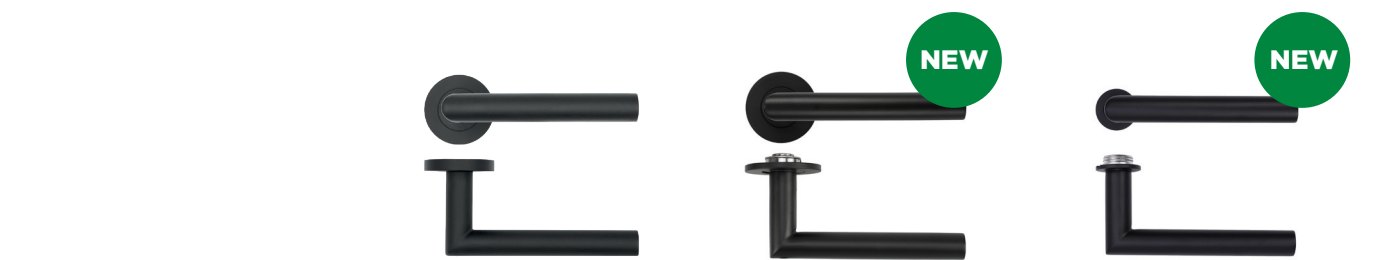

### Levers

		STANDARD	SLIM	MINI
TECHNICAL	Rose depth	8mm	4mm	3mm
	Rose diameter	50mm	53mm	32mm
	Rose fix	Screw-on rose	Push-on rose	Magnetic two-part rose
	Sprung/Unsprung	Sprung rose	Sprung rose	Un-sprung rose
	Installation	4x bolt through positions vertical & horizontal - 38mm centres	2x horizontal bolt through positions - 38mm centres and 4x wood screw positions	Screw-less rose installation
	Door bore hole size	22mm diameter	28mm diameter	22mm diameter
	Door thickness	35-54mm doors	35-54mm doors	35-54mm doors