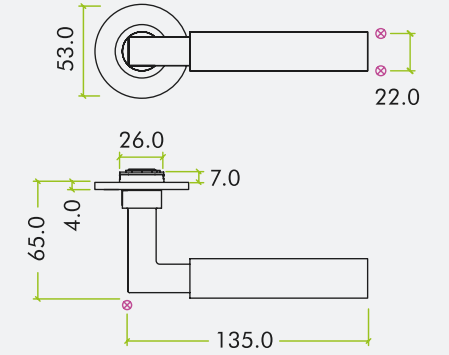

GARDA LEVER
RT050-SLIM