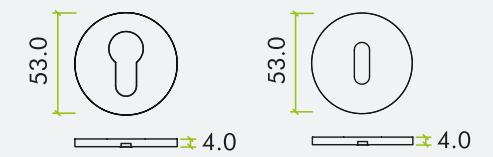

LUGANO LEVER  
RT010-SLIM

GARDA LEVER  
RT050-SLIM

COMO LEVER  
RT020-SLIM

ORTA LEVER  
RT060-SLIM

MAGGIORE LEVER  
RT030-SLIM

ESCUTCHEONS  
RT001-SLIM / RT002-SLIM

VARESE LEVER  
RT040-SLIM

TURN & RELEASE  
RT004-SLIM

# MINI ROSE COLLECTION

**KEY FEATURES:**

- Innovative magnetic stainless steel two part rose system
- 32mm x 3mm round un-sprung mini-rose
- 32mm x 3mm squirle rose

- also available
- Screwless installation, supplied with instructions
  - Suitable for 35-54mm doors
  - Grub screw on underside of lever