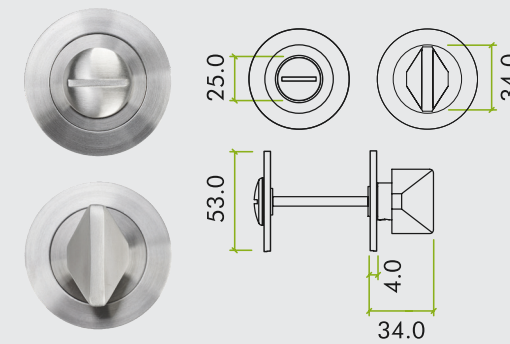

### Accessories

		STANDARD	SLIM	MINI
TECHNICAL	Rose depth	8mm	4mm	3mm
	Rose diameter	50mm	53mm	32mm
	Rose fix	Screw-on rose	Push-on rose	Magnetic two-part rose
	Sprung/Unsprung	Sprung rose	Sprung rose	Unsprung rose
	Installation	2 x Wood Screw Positions	3 x Wood Screw Positions	Screw-less rose for turn & release. 2x wood screws for escutcheon
	Door bore hole size	22mm diameter	28mm diameter	22mm diameter for turn & release. Euro or keyhole for escutcheons
	Door thickness	35-54mm doors	35-54mm doors	35-54mm doors

# SLIM ROSE COLLECTION

**KEY FEATURES:**

- Stainless Steel push-on rose
- 53mm x 4mm round sprung rose
- SS304 stainless steel
- 6 point fixing inner rose
- Tested to BS EN 1906 - Grade 3

- Supplied with bolt through & wood screw fixings
- Suitable for 35-54mm doors
- Grub screw on underside of lever
- Improved allen key for easier installation
- NO plastic packaging

LUGANO LEVER  
RT010-SLIM

GARDA LEVER  
RT050-SLIM

COMO LEVER  
RT020-SLIM

ORTA LEVER  
RT060-SLIM

MAGGIORE LEVER  
RT030-SLIM

ESCUTCHEONS  
RT001-SLIM / RT002-SLIM

VARESE LEVER  
RT040-SLIM

TURN & RELEASE  
RT004-SLIM

# MINI ROSE COLLECTION

**KEY FEATURES:**

- Innovative magnetic stainless steel two part rose system
- 32mm x 3mm round un-sprung mini-rose
- 32mm x 3mm squirle rose

- also available
- Screwless installation, supplied with instructions
  - Suitable for 35-54mm doors
  - Grub screw on underside of lever