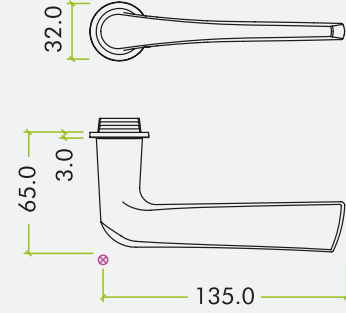

COMO LEVER
RT020-MINI