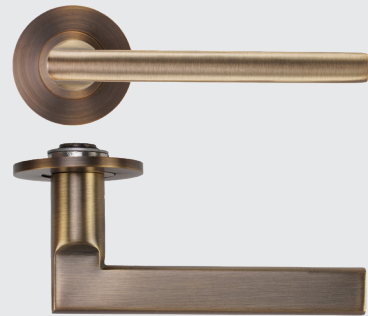

### Accessories

		STANDARD	SLIM	MINI
TECHNICAL	Rose depth	8mm	4mm	3mm
	Rose diameter	50mm	53mm	32mm
	Rose fix	Screw-on rose	Push-on rose	Magnetic two-part rose
	Sprung/Unsprung	Sprung rose	Sprung rose	Unsprung rose
	Installation	2 x Wood Screw Positions	3 x Wood Screw Positions	Screw-less rose for turn & release. 2x wood screws for escutcheon
	Door bore hole size	22mm diameter	28mm diameter	22mm diameter for turn & release. Euro or keyhole for escutcheons
	Door thickness	35-54mm doors	35-54mm doors	35-54mm doors

# SLIM ROSE COLLECTION

**KEY FEATURES:**

- Stainless Steel push-on rose
- 53mm x 4mm round sprung rose
- SS304 stainless steel
- 6 point fixing inner rose
- Tested to BS EN 1906 - Grade 3

- Supplied with bolt through & wood screw fixings
- Suitable for 35-54mm doors
- Grub screw on underside of lever
- Improved allen key for easier installation
- NO plastic packaging

LUGANO LEVER  
RT010-SLIM

GARDA LEVER  
RT050-SLIM

COMO LEVER  
RT020-SLIM

ORTA LEVER  
RT060-SLIM

MAGGIORE LEVER  
RT030-SLIM

ESCUTCHEONS  
RT001-SLIM / RT002-SLIM

VARESE LEVER  
RT040-SLIM

TURN & RELEASE  
RT004-SLIM

# MINI ROSE COLLECTION

**KEY FEATURES:**

- Innovative magnetic stainless steel two part rose system
- 32mm x 3mm round un-sprung mini-rose
- 32mm x 3mm squirle rose

- also available
- Screwless installation, supplied with instructions
  - Suitable for 35-54mm doors
  - Grub screw on underside of lever