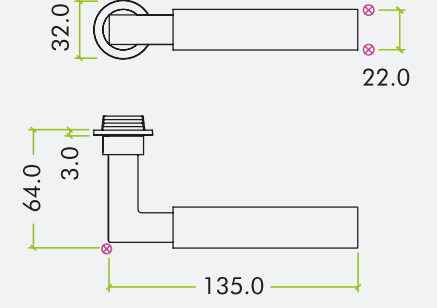

GARDA LEVER
RT050-MINI