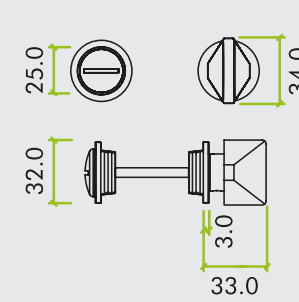

### Levers

		STANDARD	SLIM	MINI
TECHNICAL	Rose depth	8mm	4mm	3mm
	Rose diameter	50mm	53mm	32mm
	Rose fix	Screw-on rose	Push-on rose	Magnetic two-part rose
	Sprung/Unsprung	Sprung rose	Sprung rose	Un-sprung rose
	Installation	4x bolt through positions vertical & horizontal - 38mm centres	2x horizontal bolt through positions - 38mm centres and 4x wood screw positions	Screw-less rose installation
	Door bore hole size	22mm diameter	28mm diameter	22mm diameter
	Door thickness	35-54mm doors	35-54mm doors	35-54mm doors

### Accessories

		STANDARD	SLIM	MINI
TECHNICAL	Rose depth	8mm	4mm	3mm
	Rose diameter	50mm	53mm	32mm
	Rose fix	Screw-on rose	Push-on rose	Magnetic two-part rose
	Sprung/Unsprung	Sprung rose	Sprung rose	Unsprung rose
	Installation	2 x Wood Screw Positions	3 x Wood Screw Positions	Screw-less rose for turn & release. 2x wood screws for escutcheon
	Door bore hole size	22mm diameter	28mm diameter	22mm diameter for turn & release. Euro or keyhole for escutcheons
	Door thickness	35-54mm doors	35-54mm doors	35-54mm doors

# SLIM ROSE COLLECTION

**KEY FEATURES:**

- Stainless Steel push-on rose
- 53mm x 4mm round sprung rose
- SS304 stainless steel
- 6 point fixing inner rose
- Tested to BS EN 1906 - Grade 3

- Supplied with bolt through & wood screw fixings
- Suitable for 35-54mm doors
- Grub screw on underside of lever
- Improved allen key for easier installation
- NO plastic packaging

COMO LEVER  
RT020-MINI

ORTA LEVER  
RT060-MINI

MAGGIORE LEVER  
RT030-MINI

ESCUTCHEONS  
RT001/RT002-MINI  
RT001/RT002-MINISQ

VARESE LEVER  
RT040-MINI

TURN & RELEASE  
RT004-MINI  
RT004-MINISQ

SPARE ROSE PACKS  
RT-MINI-SR  
RT-MINISQ-SR