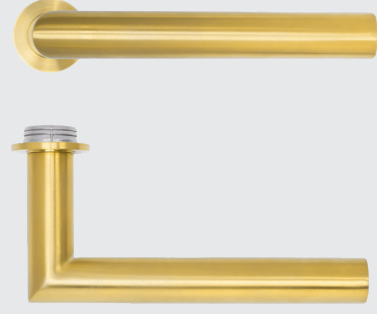

MINI ROSE COLLECTION

KEY FEATURES:

- Innovative magnetic stainless steel two part rose system
- 32mm x 3mm round un-sprung mini-rose
- 32mm x 3mm squirle rose

1. also available
2. Screwless installation, supplied with instructions
   - Suitable for 35-54mm doors
   - Grub screw on underside of lever

- NO plastic packaging
- Successfully fire tested in accordance with the requirements of BS EN1634-1, suitable for use on timber fire doors up to 60 minutes

LUGANO LEVER
RT010-MINI