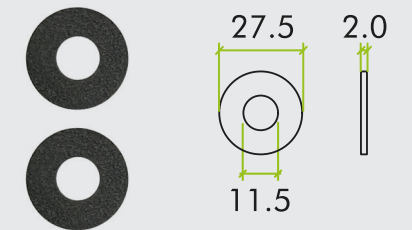

### Accessories

		STANDARD	SLIM	MINI
TECHNICAL	Rose depth	8mm	4mm	3mm
	Rose diameter	50mm	53mm	32mm
	Rose fix	Screw-on rose	Push-on rose	Magnetic two-part rose
	Sprung/Unsprung	Sprung rose	Sprung rose	Unsprung rose
	Installation	2 x Wood Screw Positions	3 x Wood Screw Positions	Screw-less rose for turn & release. 2x wood screws for escutcheon
	Door bore hole size	22mm diameter	28mm diameter	22mm diameter for turn & release. Euro or keyhole for escutcheons
	Door thickness	35-54mm doors	35-54mm doors	35-54mm doors

LUGANO LEVER  
RT010-SLIM

GARDA LEVER  
RT050-SLIM

COMO LEVER  
RT020-SLIM

ORTA LEVER  
RT060-SLIM

MAGGIORE LEVER  
RT030-SLIM

ESCUTCHEONS  
RT001-SLIM / RT002-SLIM

VARESE LEVER  
RT040-SLIM

TURN & RELEASE  
RT004-SLIM

# MINI ROSE COLLECTION

**KEY FEATURES:**

- Innovative magnetic stainless steel two part rose system
- 32mm x 3mm round un-sprung mini-rose
- 32mm x 3mm squirle rose

- also available
- Screwless installation, supplied with instructions
  - Suitable for 35-54mm doors
  - Grub screw on underside of lever