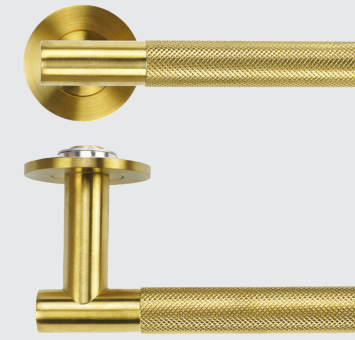

### Accessories

		STANDARD	SLIM	MINI
TECHNICAL	Rose depth	8mm	4mm	3mm
	Rose diameter	50mm	53mm	32mm
	Rose fix	Screw-on rose	Push-on rose	Magnetic two-part rose
	Sprung/Unsprung	Sprung rose	Sprung rose	Unsprung rose
	Installation	2 x Wood Screw Positions	3 x Wood Screw Positions	Screw-less rose for turn & release. 2x wood screws for escutcheon
	Door bore hole size	22mm diameter	28mm diameter	22mm diameter for turn & release. Euro or keyhole for escutcheons
	Door thickness	35-54mm doors	35-54mm doors	35-54mm doors

# SLIM ROSE COLLECTION

**KEY FEATURES:**

- Stainless Steel push-on rose
- 53mm x 4mm round sprung rose
- SS304 stainless steel
- 6 point fixing inner rose
- Tested to BS EN 1906 - Grade 3

- Supplied with bolt through & wood screw fixings
- Suitable for 35-54mm doors
- Grub screw on underside of lever
- Improved allen key for easier installation
- NO plastic packaging

LUGANO LEVER  
RT010-SLIM

GARDA LEVER  
RT050-SLIM

COMO LEVER  
RT020-SLIM

ORTA LEVER  
RT060-SLIM

MAGGIORE LEVER  
RT030-SLIM

ESCUTCHEONS  
RT001-SLIM / RT002-SLIM

VARESE LEVER  
RT040-SLIM

TURN & RELEASE  
RT004-SLIM

# MINI ROSE COLLECTION

**KEY FEATURES:**

- Innovative magnetic stainless steel two part rose system
- 32mm x 3mm round un-sprung mini-rose
- 32mm x 3mm squirle rose

- also available
- Screwless installation, supplied with instructions
  - Suitable for 35-54mm doors
  - Grub screw on underside of lever