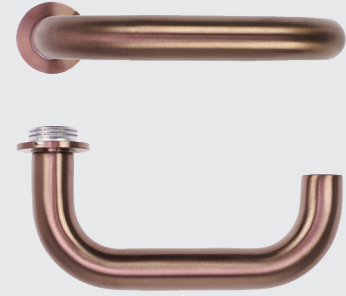

# SLIM ROSE COLLECTION

**KEY FEATURES:**

- Stainless Steel push-on rose
- 53mm x 4mm round sprung rose
- SS304 stainless steel
- 6 point fixing inner rose
- Tested to BS EN 1906 - Grade 3

- Supplied with bolt through & wood screw fixings
- Suitable for 35-54mm doors
- Grub screw on underside of lever
- Improved allen key for easier installation
- NO plastic packaging

# MINI ROSE COLLECTION

**KEY FEATURES:**

- Innovative magnetic stainless steel two part rose system
- 32mm x 3mm round un-sprung mini-rose
- 32mm x 3mm squirle rose

- also available
- Screwless installation, supplied with instructions
  - Suitable for 35-54mm doors
  - Grub screw on underside of lever

- NO plastic packaging
- Successfully fire tested in accordance with the requirements of BS EN1634-1, suitable for use on timber fire doors up to 60 minutes

LUGANO LEVER  
RT010-MINI

GARDA LEVER  
RT050-MINI

COMO LEVER  
RT020-MINI

ORTA LEVER  
RT060-MINI

MAGGIORE LEVER  
RT030-MINI

ESCUTCHEONS  
RT001/RT002-MINI  
RT001/RT002-MINISQ

VARESE LEVER  
RT040-MINI

TURN & RELEASE  
RT004-MINI  
RT004-MINISQ

SPARE ROSE PACKS  
RT-MINI-SR  
RT-MINISQ-SR