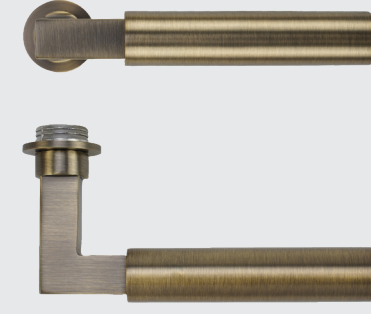

### Accessories

		STANDARD	SLIM	MINI
TECHNICAL	Rose depth	8mm	4mm	3mm
	Rose diameter	50mm	53mm	32mm
	Rose fix	Screw-on rose	Push-on rose	Magnetic two-part rose
	Sprung/Unsprung	Sprung rose	Sprung rose	Unsprung rose
	Installation	2 x Wood Screw Positions	3 x Wood Screw Positions	Screw-less rose for turn & release. 2x wood screws for escutcheon
	Door bore hole size	22mm diameter	28mm diameter	22mm diameter for turn & release. Euro or keyhole for escutcheons
	Door thickness	35-54mm doors	35-54mm doors	35-54mm doors

# SLIM ROSE COLLECTION

**KEY FEATURES:**

- Stainless Steel push-on rose
- 53mm x 4mm round sprung rose
- SS304 stainless steel
- 6 point fixing inner rose
- Tested to BS EN 1906 - Grade 3

- Supplied with bolt through & wood screw fixings
- Suitable for 35-54mm doors
- Grub screw on underside of lever
- Improved allen key for easier installation
- NO plastic packaging

# MINI ROSE COLLECTION

**KEY FEATURES:**

- Innovative magnetic stainless steel two part rose system
- 32mm x 3mm round un-sprung mini-rose
- 32mm x 3mm squirle rose

- also available
- Screwless installation, supplied with instructions
  - Suitable for 35-54mm doors
  - Grub screw on underside of lever

- NO plastic packaging
- Successfully fire tested in accordance with the requirements of BS EN1634-1, suitable for use on timber fire doors up to 60 minutes

LUGANO LEVER  
RT010-MINI

GARDA LEVER  
RT050-MINI