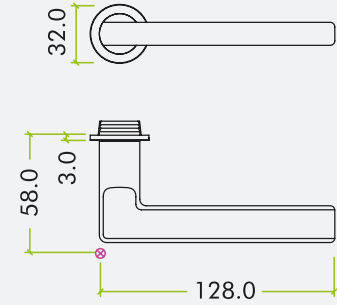

### Accessories

		STANDARD	SLIM	MINI
TECHNICAL	Rose depth	8mm	4mm	3mm
	Rose diameter	50mm	53mm	32mm
	Rose fix	Screw-on rose	Push-on rose	Magnetic two-part rose
	Sprung/Unsprung	Sprung rose	Sprung rose	Unsprung rose
	Installation	2 x Wood Screw Positions	3 x Wood Screw Positions	Screw-less rose for turn & release. 2x wood screws for escutcheon
	Door bore hole size	22mm diameter	28mm diameter	22mm diameter for turn & release. Euro or keyhole for escutcheons
	Door thickness	35-54mm doors	35-54mm doors	35-54mm doors

# SLIM ROSE COLLECTION

**KEY FEATURES:**

- Stainless Steel push-on rose
- 53mm x 4mm round sprung rose
- SS304 stainless steel
- 6 point fixing inner rose
- Tested to BS EN 1906 - Grade 3

- Supplied with bolt through & wood screw fixings
- Suitable for 35-54mm doors
- Grub screw on underside of lever
- Improved allen key for easier installation
- NO plastic packaging

# MINI ROSE COLLECTION

**KEY FEATURES:**

- Innovative magnetic stainless steel two part rose system
- 32mm x 3mm round un-sprung mini-rose
- 32mm x 3mm squirle rose

- also available
- Screwless installation, supplied with instructions
  - Suitable for 35-54mm doors
  - Grub screw on underside of lever

COMO LEVER  
RT020-MINI

ORTA LEVER  
RT060-MINI

MAGGIORE LEVER  
RT030-MINI

ESCUTCHEONS  
RT001/RT002-MINI  
RT001/RT002-MINISQ

VARESE LEVER  
RT040-MINI

TURN & RELEASE  
RT004-MINI  
RT004-MINISQ

SPARE ROSE PACKS  
RT-MINI-SR  
RT-MINISQ-SR