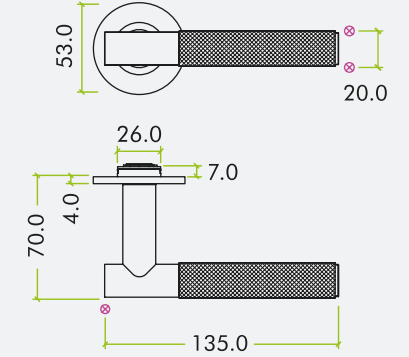

### Accessories

		STANDARD	SLIM	MINI
TECHNICAL	Rose depth	8mm	4mm	3mm
	Rose diameter	50mm	53mm	32mm
	Rose fix	Screw-on rose	Push-on rose	Magnetic two-part rose
	Sprung/Unsprung	Sprung rose	Sprung rose	Unsprung rose
	Installation	2 x Wood Screw Positions	3 x Wood Screw Positions	Screw-less rose for turn & release. 2x wood screws for escutcheon
	Door bore hole size	22mm diameter	28mm diameter	22mm diameter for turn & release. Euro or keyhole for escutcheons
	Door thickness	35-54mm doors	35-54mm doors	35-54mm doors

# SLIM ROSE COLLECTION

**KEY FEATURES:**

- Stainless Steel push-on rose
- 53mm x 4mm round sprung rose
- SS304 stainless steel
- 6 point fixing inner rose
- Tested to BS EN 1906 - Grade 3

- Supplied with bolt through & wood screw fixings
- Suitable for 35-54mm doors
- Grub screw on underside of lever
- Improved allen key for easier installation
- NO plastic packaging

LUGANO LEVER  
RT010-SLIM

GARDA LEVER  
RT050-SLIM

COMO LEVER  
RT020-SLIM

ORTA LEVER  
RT060-SLIM

MAGGIORE LEVER  
RT030-SLIM

ESCUTCHEONS  
RT001-SLIM / RT002-SLIM

VARESE LEVER  
RT040-SLIM

TURN & RELEASE  
RT004-SLIM

# MINI ROSE COLLECTION

**KEY FEATURES:**

- Innovative magnetic stainless steel two part rose system
- 32mm x 3mm round un-sprung mini-rose
- 32mm x 3mm squirle rose

- also available
- Screwless installation, supplied with instructions
  - Suitable for 35-54mm doors
  - Grub screw on underside of lever