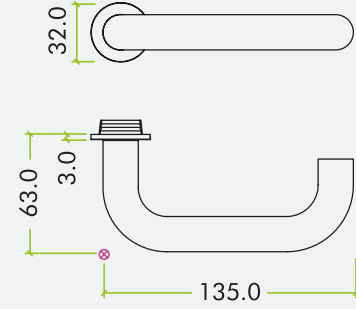

MAGGIORE LEVER
RT030-MINI