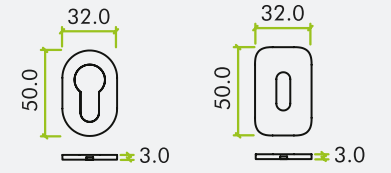

# MINI ROSE COLLECTION

**KEY FEATURES:**

- Innovative magnetic stainless steel two part rose system
- 32mm x 3mm round un-sprung mini-rose
- 32mm x 3mm squirle rose

- also available
- Screwless installation, supplied with instructions
  - Suitable for 35-54mm doors
  - Grub screw on underside of lever

COMO LEVER  
RT020-MINI

ORTA LEVER  
RT060-MINI

MAGGIORE LEVER  
RT030-MINI

ESCUTCHEONS  
RT001/RT002-MINI  
RT001/RT002-MINISQ

VARESE LEVER  
RT040-MINI

TURN & RELEASE  
RT004-MINI  
RT004-MINISQ

SPARE ROSE PACKS  
RT-MINI-SR  
RT-MINISQ-SR