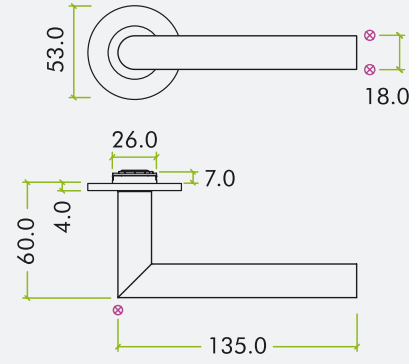

SLIM ROSE COLLECTION

KEY FEATURES:

- Stainless Steel push-on rose
- 53mm x 4mm round sprung rose
- SS304 stainless steel
- 6 point fixing inner rose
- Tested to BS EN 1906 - Grade 3

- Supplied with bolt through & wood screw fixings
- Suitable for 35-54mm doors
- Grub screw on underside of lever
- Improved allen key for easier installation
- NO plastic packaging

- Successfully fire tested in accordance with the requirements of BS EN1634-1, suitable for use on timber fire doors up to 60 minutes when combined with the ZIRTS30/60G intumescent Kit (included with each lever set)

LUGANO LEVER
RT010-SLIM