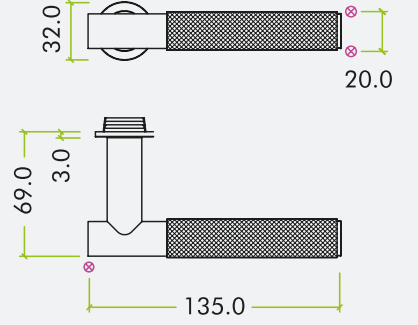

ORTA LEVER
RT060-MINI