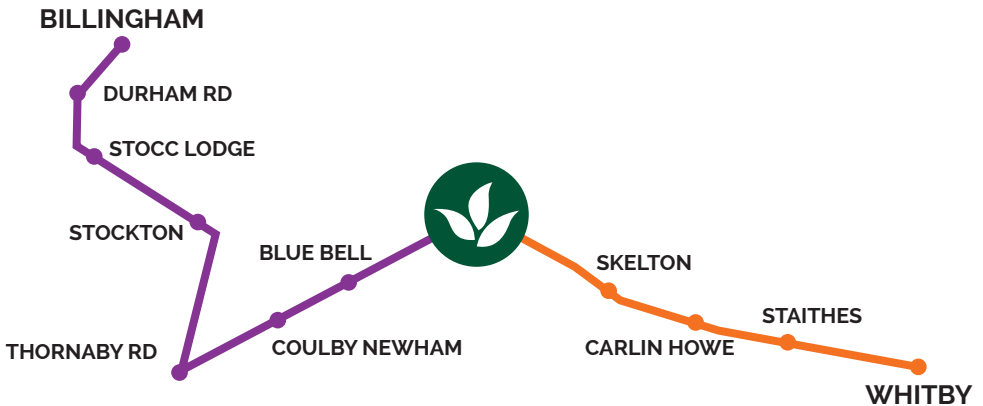

Middlesbrough - Stewart Park College Transport

Information Guide for 2021 to 2022

Transport is available to students on full-time courses and applies only to the College (bus) operated transport routes and designated pick-up points. Terms Apply.

We offer transport to and from College if you are a student enrolled on one of our courses.

We have a bus route that operates around Billingham and Stockton and the Hemlington area of Middlesbrough. We also have a minibus that picks up along the coastal route of East Cleveland starting from Whitby. Both routes operate return journeys that follow the routes of the inward journeys. This information relates to the current academic year 2019/20 only, routes may be subject to change.

In addition we provide Arriva bus passes that allows students to travel to and from college from Monday to Friday during the academic year for those students in the Teesside and East Cleveland zones.* Dependent on circumstances this can be extended to other areas such as Darlington or Peterlee.

EAST CLEVELAND ROUTE

1. Cost Cutter, Uppang Lane, Whitby	08:00
2. Sandsend	08:35
3. Hinderwell War Memorial	08:10
4. Staithes, Whitby Road	08:15
5. Tiger Inn, Easington	08:20
6. Loftus Market Place	08:25
7. Carlin Howe	08:33
8. McColls, Brotton	08:35
9. Asda	08:40
10. Skelton	08:45
11. Stewart Park	09:10