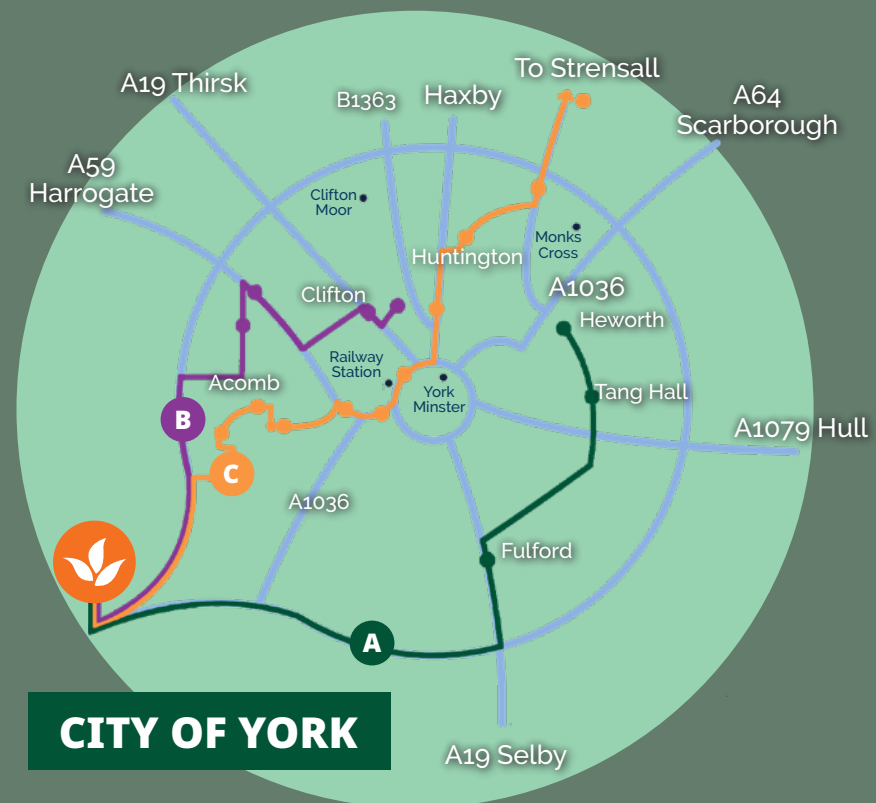

Route D: Bradford	Fare Band	Pick Up Time
Bradford Railway Station, St Blaise Way	D	07:30
Horsforth, Bus Stop outside Co-op Pharmacy	D	08:00
Rose Villas Bus Stop, Seacroft, just before the hand car wash	B	08:30

Route E: Ripon	Fare Band	Pick Up Time
Ripon Grammar School	D	07:30
Ripon McDonalds on High Street	D	07:35
South Stainley A61, Bus Stop outside The Red Lion pub	C	07:40
Ripley Village Centre	C	07:45
Ripley Road, Knaresborough	B	07:55
Knaresborough Main Street, King James School Coach Park	B	08:05
Green Hammerton A59, outside Primary School	A	08:25
Kirk Hammerton A59 opposite Geoffrey Benson and Son	A	08:30
Moor Monkton Bus Stop	A	08:35

Route F: Leeds	Fare Band	Pick Up Time
Leeds Bus Station (ONLY)	B	08:00

Route G: Barnsley /Garforth and M1	Fare Band	Pick Up Time
J37 M1 Ibis Hotel Layby	D	07:35
J39 M1 Durkar Layby opposite the old hand car wash	D	07:50
J40 M1 Flower Sales Layby, Dewsbury Road	C	08:00
Rothwell Motor Auctions	C	08:10
Oulton, Old Chapel Layby	B	08:15
Tesco Swillington	B	08:20
Miller and Carter, Garforth	B	08:30
Aberford Bus Terminus	B	08:40

Our Transport Costs for 2021/22*

Bus Fare Band	Distance from Pick-up (miles)	Weekly equivalent (£)
A	0-10	4.42
B	11-20	6.62
C	21-30	8.82
D	31-40	11.03
E	41+	13.24

For Middlesbrough and Saltaire students the flat fee weekly is £7.79

Please note all timetable information is correct at the time of printing. Students must register their interest for transport as part of the application process and have their allocated route and place confirmed by the College Transport Team.

* Invoiced yearly - option to pay termly